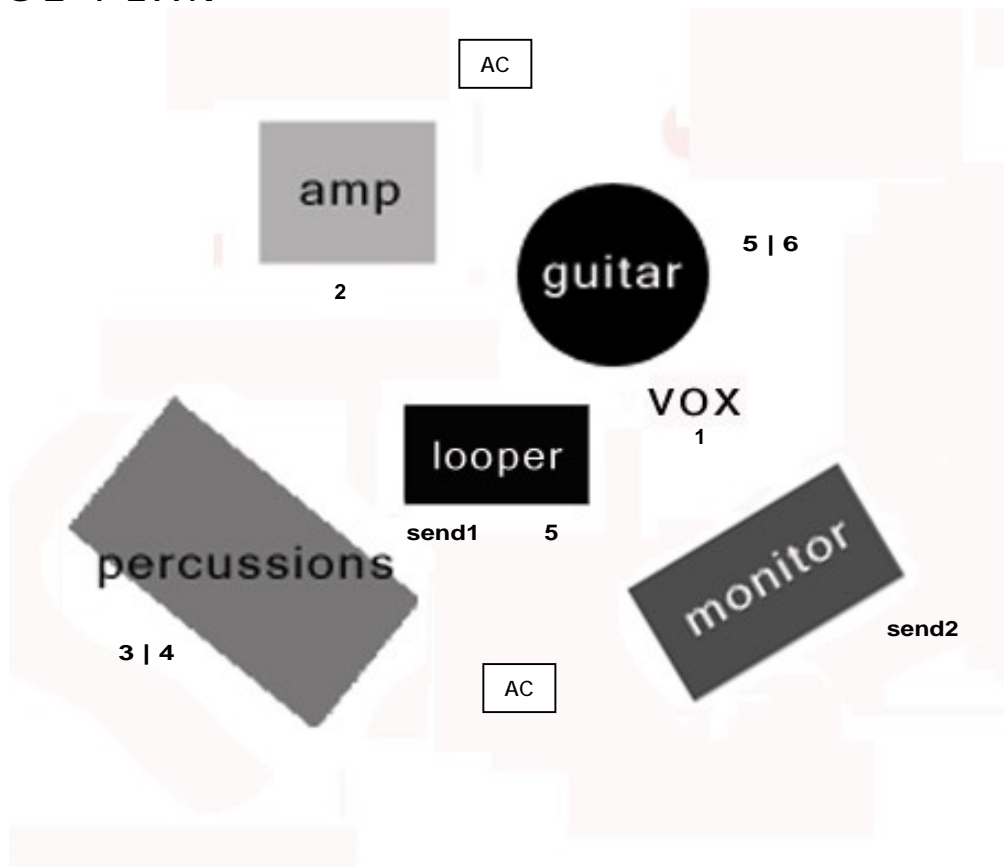

## THE SOMNAMBULIST

[solo]

### STAGE PLAN

(numbers are referring to channel list)

### INPUT/SEND LIST

CH	INSTRUMENT		SEND 1	SEND 2/3
1	VOICE	DYNAMIC [Shure SM58-58BETA]		MONITORS
2	GUITAR AMP	DYNAMIC [Shure SM57]	LOOPER INPUT	MONITORS
3	PERCUSSIONS L	DYNAMIC [Shure SM57]	LOOPER INPUT	
4	PERCUSSIONS R	DYNAMIC [Shure SM57]	LOOPER INPUT	
5	LOOPER OUTPUT	DI BOX		MONITORS
6	MP3 PLAYER L*	DI BOX		MONITORS
7	MP3 PLAYER R*	DI BOX		MONITORS

## LOOPING SYSTEM CONNECTIONS AND MIXING

Electric guitar and percussions (channels 2, 3 and 4) are both redirected from the aux-send to the input of loop-recorder; they must be mixed in it with their aux-send levels to get the right balance of volume between them. Then the signal, from the loop-recorder's output, comes back through a DI Box into the mixer (channel 5). Both input and output of the loop-recorder are unbalanced ("jack" cables). Real-time sounds and their looping must be mixed at the same volume level from the PA system. It's really important that looper's output is well present into the stage monitor.